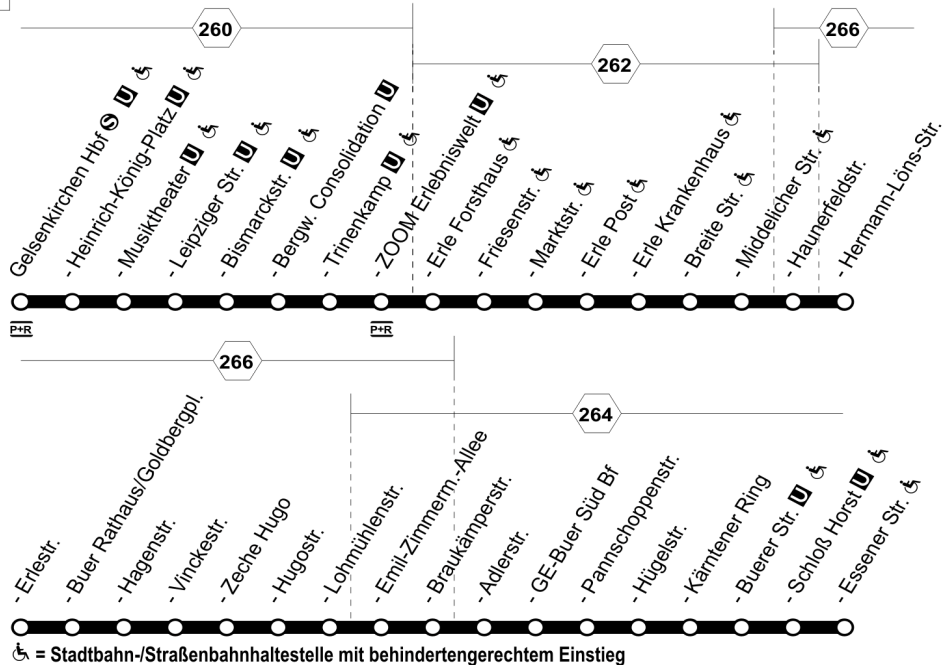

Gelsenkirchen Hbf - Bismarck - Buer - Horst und zurück

Fahrten der Variobahnen ab 07. Januar 2010

301

An Samstagen sowie Sonn- und Feiertagen alle Fahrten auf der Linie 301 mit Variobahnen

| Linie 301 | Fahrten der Variobahnen montags bis freitags | | | | | | | | | | | | | | | | | | |
|---------------------------------|--|-------|-------|-------|-------|-------|-------|-------|-------|-------|-------|-------|-------|-------|-------|-------|-------|-------|-------|
| | [Fahrten in den Ferien ab Seite 5] | | | | | | | | | | | | | | | | | | |
| Haltestellen | Abfahrtszeiten | | | | | | | | | | | | | | | | | | |
| - Gelsenkirchen Hbf | 03:58 | 05:03 | 05:13 | 05:23 | 05:43 | 05:53 | 06:03 | 06:48 | 06:53 | 06:58 | 07:03 | 07:08 | 07:13 | 07:23 | 07:28 | 07:33 | 07:38 | 07:43 | 07:48 |
| - Heinrich-König-Platz | 04:00 | 05:05 | 05:15 | 05:25 | 05:45 | 05:55 | 06:05 | 06:50 | 06:55 | 07:00 | 07:05 | 07:10 | 07:15 | 07:25 | 07:30 | 07:35 | 07:40 | 07:45 | 07:50 |
| - Musiktheater | 04:01 | 05:06 | 05:16 | 05:26 | 05:46 | 05:56 | 06:06 | 06:51 | 06:56 | 07:01 | 07:06 | 07:11 | 07:16 | 07:26 | 07:31 | 07:36 | 07:41 | 07:46 | 07:51 |
| - Leipziger Straße | 04:03 | 05:08 | 05:18 | 05:28 | 05:48 | 05:58 | 06:08 | 06:53 | 06:58 | 07:03 | 07:08 | 07:13 | 07:18 | 07:28 | 07:33 | 07:38 | 07:43 | 07:48 | 07:53 |
| - Bismarckstraße | 04:04 | 05:09 | 05:19 | 05:29 | 05:49 | 05:59 | 06:09 | 06:54 | 06:59 | 07:04 | 07:09 | 07:14 | 07:19 | 07:29 | 07:34 | 07:39 | 07:44 | 07:49 | 07:54 |
| - Bergwerk Consolidation | 04:05 | 05:10 | 05:20 | 05:30 | 05:50 | 06:00 | 06:10 | 06:55 | 07:00 | 07:05 | 07:10 | 07:15 | 07:20 | 07:30 | 07:35 | 07:40 | 07:45 | 07:50 | 07:55 |
| - Trinenkamp | 04:06 | 05:11 | 05:21 | 05:31 | 05:51 | 06:01 | 06:11 | 06:56 | 07:01 | 07:06 | 07:11 | 07:16 | 07:21 | 07:31 | 07:36 | 07:41 | 07:46 | 07:51 | 07:56 |
| - ZOOM Erlebniswelt | 04:08 | 05:13 | 05:23 | 05:33 | 05:53 | 06:03 | 06:13 | 06:58 | 07:03 | 07:08 | 07:13 | 07:18 | 07:23 | 07:33 | 07:38 | 07:43 | 07:48 | 07:53 | 07:58 |
| - Erle Forsthaus | 04:10 | 05:15 | 05:25 | 05:35 | 05:55 | 06:05 | 06:15 | 07:00 | 07:05 | 07:10 | 07:15 | 07:20 | 07:25 | 07:35 | 07:40 | 07:45 | 07:50 | 07:55 | 08:00 |
| - Marktstraße | 04:13 | 05:18 | 05:28 | 05:38 | 05:58 | 06:08 | 06:18 | 07:03 | 07:08 | | 07:18 | | 07:28 | 07:38 | | 07:48 | | 07:58 | |
| - Erle Krankenhaus | 04:15 | 05:20 | 05:30 | 05:40 | 06:00 | 06:10 | 06:20 | 07:05 | 07:10 | | 07:20 | | 07:30 | 07:40 | | 07:50 | | 08:00 | |
| - Breite Straße | 04:16 | 05:21 | 05:31 | 05:41 | 06:01 | 06:11 | 06:21 | 07:06 | 07:11 | | 07:21 | | 07:31 | 07:41 | | 07:51 | | 08:01 | |
| - Middelicher Straße | 04:17 | 05:22 | 05:32 | 05:42 | 06:02 | 06:12 | 06:22 | 07:07 | 07:12 | | 07:22 | | 07:32 | 07:42 | | 07:52 | | 08:02 | |
| - Haunerfeldstraße | 04:18 | 05:23 | 05:33 | 05:43 | 06:03 | 06:13 | 06:23 | 07:08 | 07:13 | | 07:23 | | 07:33 | 07:43 | | 07:53 | | 08:03 | |
| - Hermann-Löns-Straße | 04:19 | 05:24 | 05:34 | 05:44 | 06:04 | 06:14 | 06:24 | 07:09 | 07:14 | | 07:24 | | 07:34 | 07:44 | | 07:54 | | 08:04 | |
| - Erlestraße | 04:20 | 05:25 | 05:35 | 05:45 | 06:05 | 06:15 | 06:25 | 07:10 | 07:15 | | 07:25 | | 07:35 | 07:45 | | 07:55 | | 08:05 | |
| - Buer Rathaus/Goldbergplatz ab | 04:23 | 05:28 | 05:38 | 05:48 | 06:08 | 06:18 | 06:28 | 07:13 | 07:18 | | 07:28 | | 07:38 | 07:48 | | 07:58 | | 08:08 | |
| - Buer Rathaus/Goldbergplatz an | 04:24 | 05:29 | 05:39 | 05:49 | 06:09 | 06:19 | 06:29 | 07:14 | 07:19 | | 07:29 | | 07:39 | 07:49 | | 07:59 | | 08:09 | |
| - Vinckestraße | 04:26 | 05:31 | 05:41 | 05:51 | 06:11 | 06:21 | 06:31 | 07:16 | 07:21 | | 07:31 | | 07:41 | 07:51 | | 08:01 | | 08:11 | |
| - Zeche Hugo | 04:27 | 05:32 | 05:42 | 05:52 | 06:12 | 06:22 | 06:32 | 07:17 | 07:22 | | 07:32 | | 07:42 | 07:52 | | 08:02 | | 08:12 | |
| - Lohmühlenstraße | 04:29 | 05:34 | 05:44 | 05:54 | 06:14 | 06:24 | 06:34 | 07:19 | 07:24 | | 07:34 | | 07:44 | 07:54 | | 08:04 | | 08:14 | |
| - Braukämpferstraße | 04:31 | 05:36 | 05:46 | 05:56 | 06:16 | 06:26 | 06:36 | 07:21 | 07:26 | | 07:36 | | 07:46 | 07:56 | | 08:06 | | 08:16 | |
| - GE-Buer Süd Bf | 04:34 | 05:39 | 05:49 | 05:59 | 06:19 | 06:29 | 06:39 | 07:24 | 07:29 | | 07:39 | | 07:49 | 07:59 | | 08:09 | | 08:19 | |
| - Kämtener Ring | 04:38 | 05:43 | 05:53 | 06:03 | 06:23 | 06:33 | 06:43 | 07:28 | 07:33 | | 07:43 | | 07:53 | 08:03 | | 08:13 | | 08:23 | |
| - Buerer Straße | 04:40 | 05:45 | 05:55 | 06:05 | 06:25 | 06:35 | 06:45 | 07:30 | 07:35 | | 07:45 | | 07:55 | 08:05 | | 08:15 | | 08:25 | |
| - Schloß Horst | 04:42 | 05:47 | 05:57 | 06:07 | 06:27 | 06:37 | 06:47 | 07:32 | 07:37 | | 07:47 | | 07:57 | 08:07 | | 08:17 | | 08:27 | |
| - Essener Straße | 04:43 | 05:48 | 05:58 | 06:08 | 06:28 | 06:38 | 06:48 | 07:33 | 07:38 | | 07:48 | | 07:58 | 08:08 | | 08:18 | | 08:28 | |